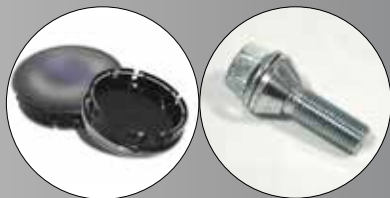

CHECK UPDATES
AGGIORNAMENTI

14
15
16 x 7.0
17 x 7.0 - 7.5
18 x 8.0
19
20
22

• **GOTHENBURG** ICETITAN

• Spare Parts

Cap. C009 cod. 8010002555
Emblem E006 cod. 8020000150

• OE Parts info

Original Cap cod. 30748052
Fully compatible with original cap and hardware. Please refer to
MAK's Technical Catalogue for more detailed information