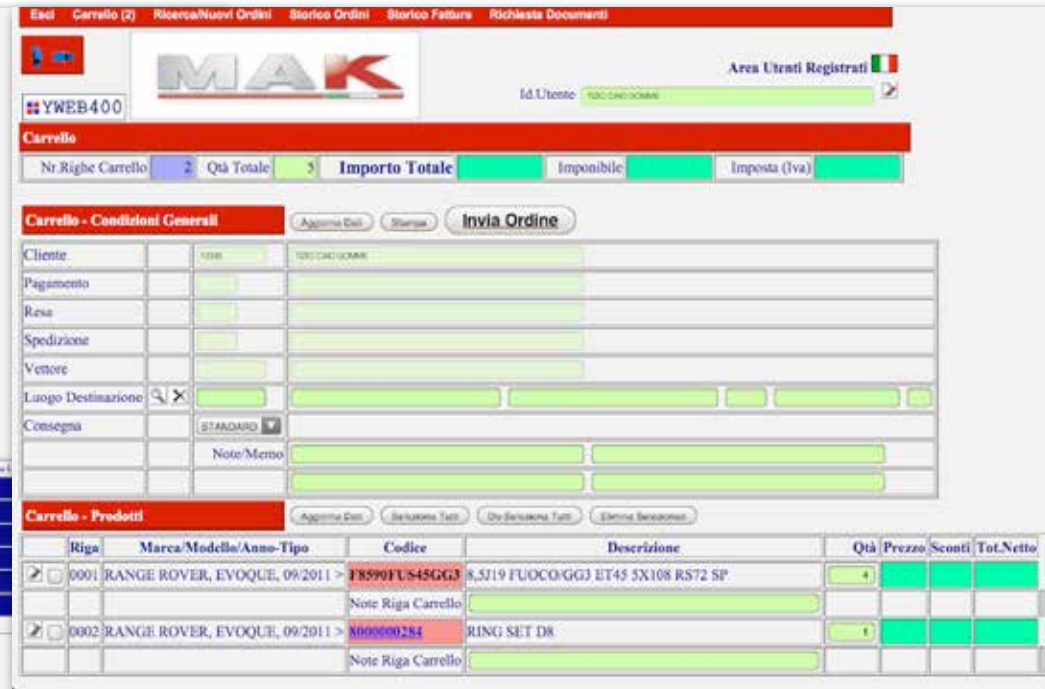

RINGSET+STANDARD/STAR
NUTS-BOLTS
RINGSET+FLOATING BOLTS

VALVE (SHORT TYPE) SET
OF 4 - 93

MAKB2B / MAKAPP

Available for iPhone, iPad, Android phones and tablets

WITH OUR NEW APPLICATION YOU CAN

Take a picture or choose a model and set up your car with MAK Wheels