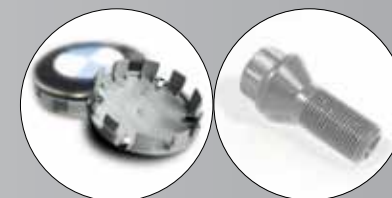

• There is no commercial relationship with BMW and its own trademarks
that are lawfully reproduced here only for descriptive purposes

BRAND DEDICATED WHEELS