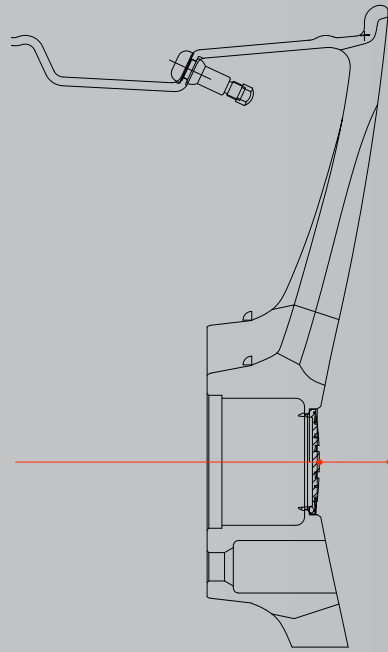

XCAVE - Features

Face depth

XCave-F
8.0x18 = 28 mm
8.5x19 = 35 mm
8.5x20 = 35 mm

XCave-R
9.5x18 = 44 mm
10x19 = 56 mm
10x20 = 56 mm

Undercut detail

RINGE (universal)

CHECK UPDATES
AGGIORNAMENTI

- 14
- 15
- 16
- 17 x 7.0 - 7.5
- 18 x 8.0
- 19 x 8.0
- 20
- 22