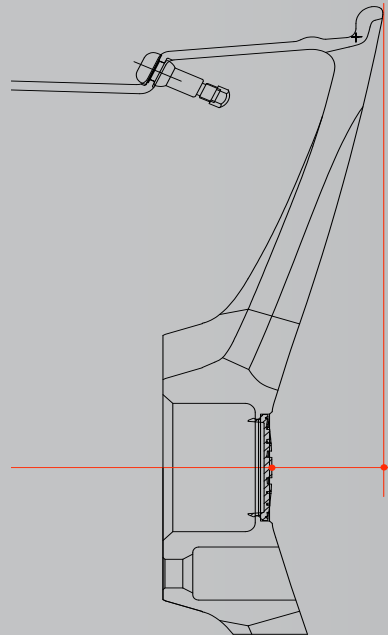

XCAVE - Features

Face depth

XCave-F
8.0x18 = 28 mm
8.5x19 = 35 mm
8.5x20 = 35 mm

XCave-R
9.5x18 = 44 mm
10x19 = 56 mm
10x20 = 56 mm

Undercut detail

RINGE (universal)

CHECK UPDATES
AGGIORNAMENTI

- 14
- 15
- 16
- 17 x 7.0 - 7.5
- 18 x 8.0
- 19 x 8.0
- 20
- 22