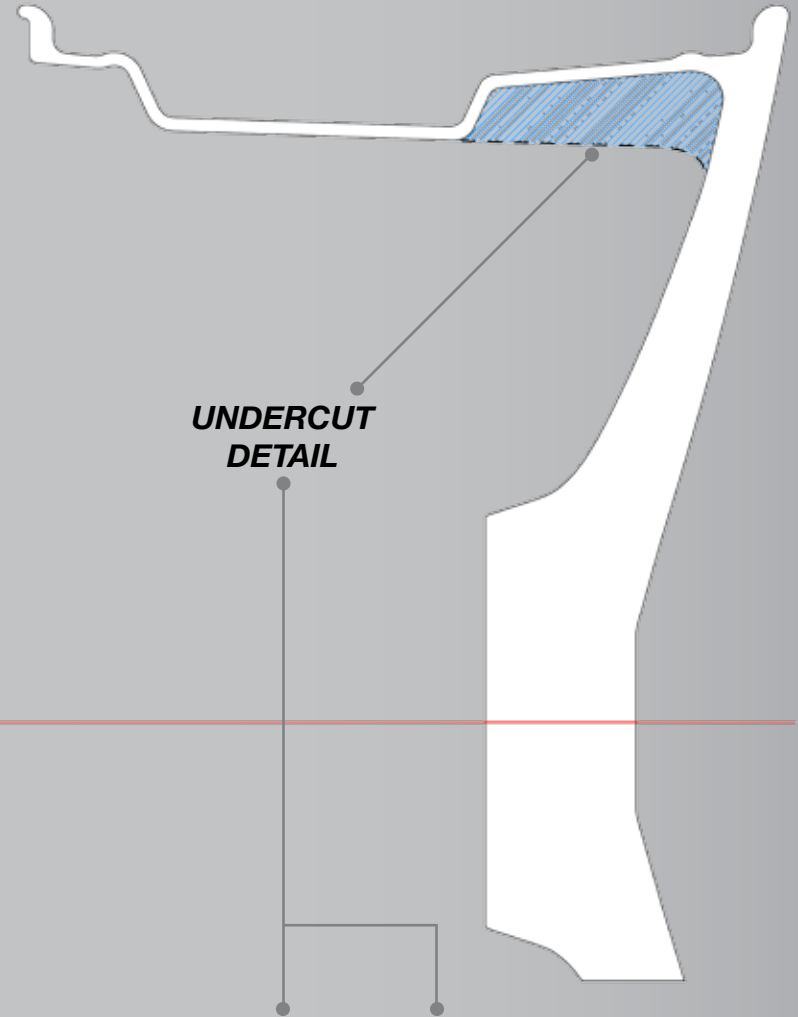

XCAVE - Features

Face depth

XCave-F
8.0x18 = 28 mm
8.5x19 = 35 mm
8.5x20 = 35 mm

XCave-R
9.5x18 = 44 mm
10x19 = 56 mm
10x20 = 56 mm

Undercut detail

RINGE (universal)

CHECK UPDATES
AGGIORNAMENTI

- 14
- 15
- 16
- 17 x 7.0 - 7.5
- 18 x 8.0
- 19 x 8.0
- 20
- 22