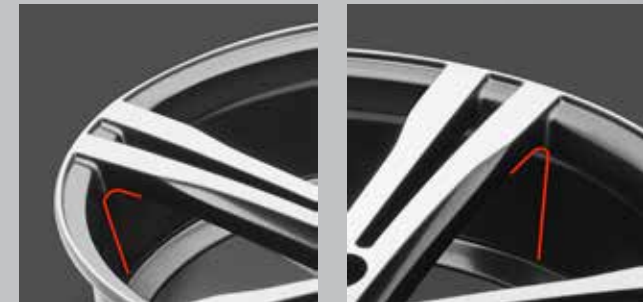

XCAVE - Features

Face depth

XCave-F
8.0x18 = 28 mm
8.5x19 = 35 mm
8.5x20 = 35 mm

XCave-R
9.5x18 = 44 mm
10x19 = 56 mm
10x20 = 56 mm

Undercut detail

RINGE (universal)

CHECK UPDATES
AGGIORNAMENTI

- 14
- 15
- 16
- 17 x 7.0 - 7.5
- 18 x 8.0
- 19 x 8.0
- 20
- 22