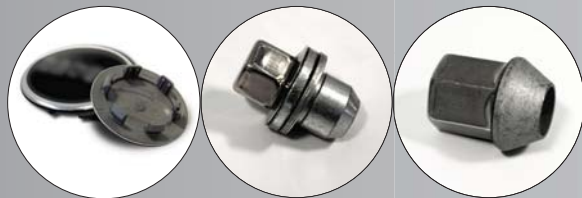

- **OE Parts info**

Original Cap cod. LR027409

Fully compatible with original cap and hardware. Please refer to
MAK's Technical Catalogue for more detailed information

- There is no commercial relationship with LAND/RANGE ROVER and its own
trademarks that are lawfully reproduced here only for descriptive purposes