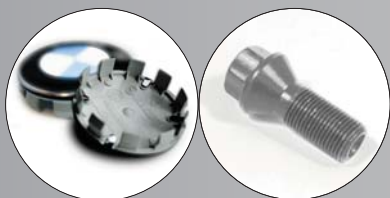

- **BIMMER MATTITAN (solo per export)**

- **Spare Parts**
  Cap. C004 cod. 8010006700
  Emblem E007 cod. 8020001194

- **OE Parts info**
  Original Cap cod. 36136783536
  Fully compatible with original cap and hardware. Please refer to
  MAK's Technical Catalogue for more detailed information