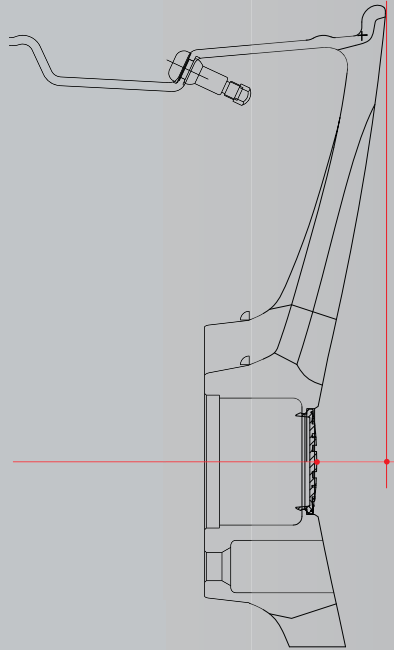

XCAVE - Features

Face depth

XCave-F
8.0x18 = 28 mm
8.5x19 = 35 mm
8.5x20 = 35 mm