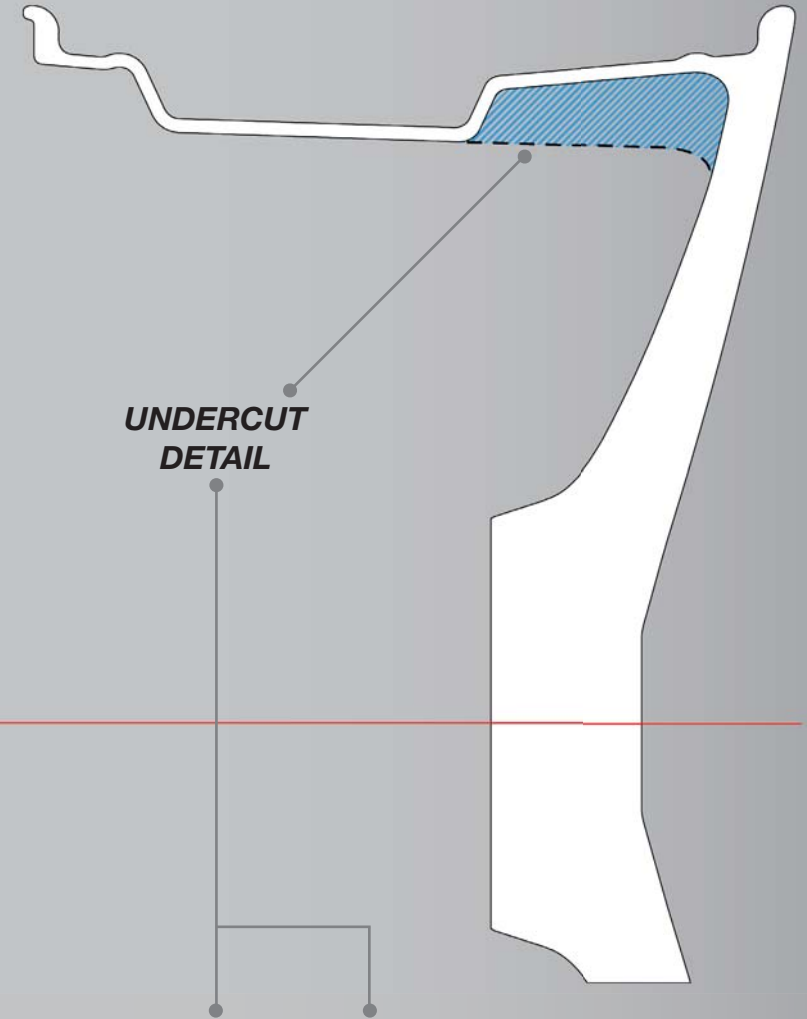

XCave-F^{SUPERDARKMIRROR}
Spare Parts
Cap. C013 cod. 8010002570

XCAVE - Features

Face depth

XCave-F
8.0x18 = 28 mm
8.5x19 = 35 mm
8.5x20 = 35 mm

XCave-R
9.5x18 = 44 mm
10x19 = 56 mm
10x20 = 56 mm

Undercut detail