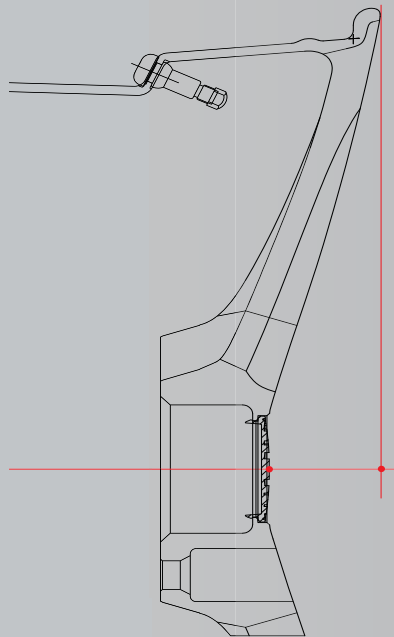

XCave-F^{SUPERDARKMIRROR}
Spare Parts
Cap. C013 cod. 8010002570

XCAVE - Features

Face depth

XCave-F
8.0x18 = 28 mm
8.5x19 = 35 mm
8.5x20 = 35 mm

XCave-R
9.5x18 = 44 mm
10x19 = 56 mm
10x20 = 56 mm

Undercut detail