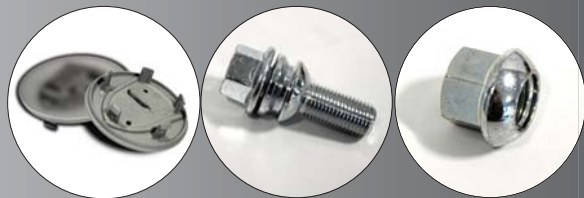

KÖLN

exclusively for PORSCHE drivers

- 14
- 15
- 16
- 17 x 8.0
- 18 x 8.0 - 9.0
- 19 x 8.0 - 9.0
- 20 x **9.5**
- 21 x **9.5** (Available from March 2014)

- **Red Sizes**
  EH2+ HUMP rim engineered for RUN FLAT type tyres

• **KÖLNSILVER**

- **Spare Parts**
  Cap. C014 cod. 8010002810

- **OE Parts info**
  Original Cap cod. 7PP601149
  Fully compatible with original cap and hardware. Please refer to MAK's Technical Catalogue for more detailed information