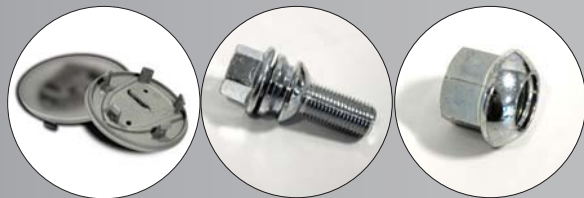

RENNEN

exclusively for PORSCHE
drivers

14

15

16

17

18 x **8.0 - 9.0 - 11**

19 x **8.5 - 9.5 - 11**

20

22

- **Red Sizes**

EH2+ HUMP rim engineered for RUN FLAT
type tyres

- **RENNENICEBLACK**

- **Spare Parts**

Cap. C014 cod. 8010002810

- **OE Parts info**

Original Cap cod. 7PP601149

Fully compatible with original cap and hardware. Please refer to
MAK's Technical Catalogue for more detailed information